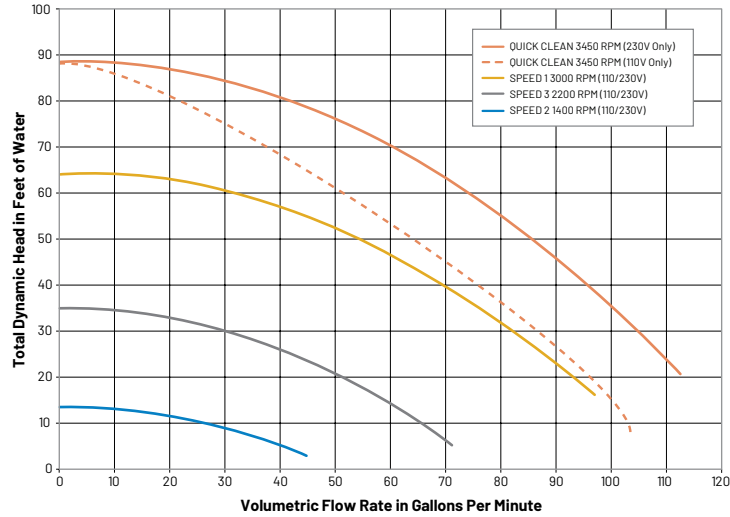

EASY ON YOUR EARS

You'll be amazed at the quiet. The ultra-quiet TEFC motor barely makes a whisper.

Easy to program
Real-time clock and advanced digital keypad

No rewiring required
Runs on 115/230V

- No expensive rewiring needed: automatically recognizes and adapts to your 115- or 230-volt power
- Ideal for new and standard pool pump replacement
- Moves water more efficiently at lower speeds
- Perfect for pools requiring up to a 1.5-HP pump
- Simple, easy-to-use digital control keypad
- Three programmable speeds, plus override capability
- Real-time, 24-hour clock
- Ultra-quiet totally enclosed fan-cooled (TEFC) motor
- The superior drop-in replacement for the Hayward® Super Pump® and existing Pentair SuperFlo pumps
- WEF [5.9](#) THP [2.2](#)

SUPERFLO® VS

VARIABLE SPEED PUMP

Find out why SuperFlo® VS pumps are the smart upgrade for everyday pools.

PERFORMANCE CURVES

The SuperFlo VS Variable Speed Pump has earned the Eco Select® brand distinction as one of the greenest and most efficient choices from Pentair.